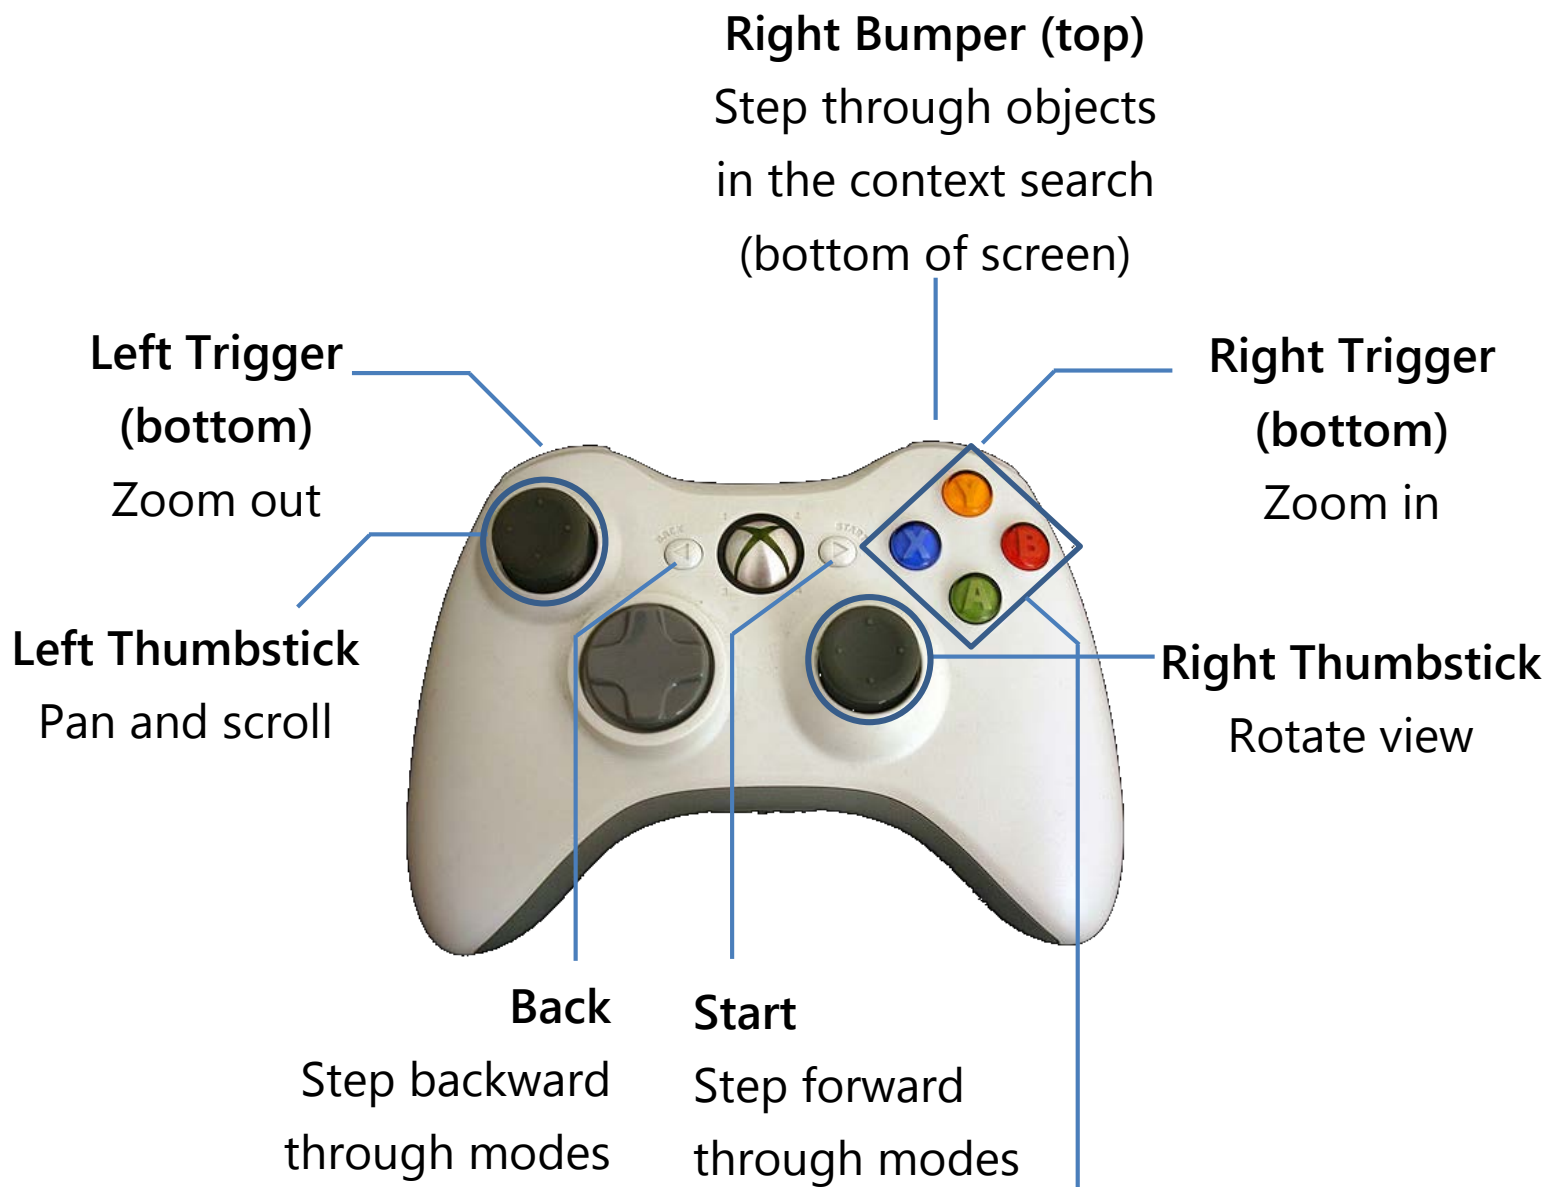

WorldWide Telescope Xbox Controller

	Earth	Sky	Solar System
A		Equatorial Grid	Asteroids
B		Constellation Boundaries	Milky Way Model
X	Clouds	Ecliptic Overview	Planetary Orbits
Y	Clouds	Constellation Figures	3D Stars